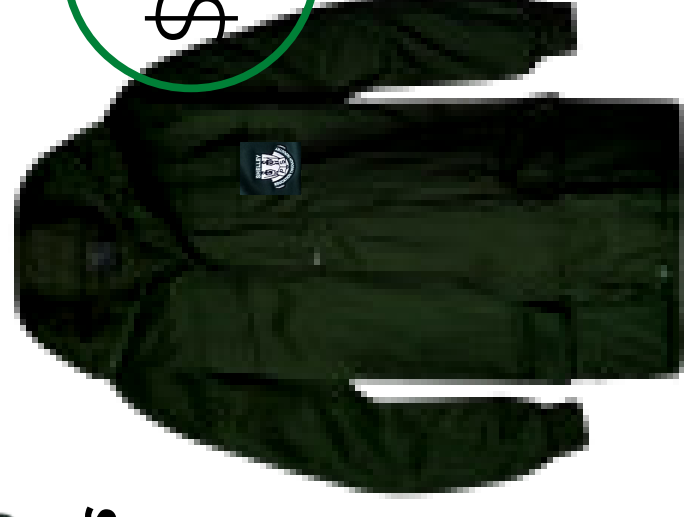

\$30

School Polo Shirt

To Fit Size:	4	6	8	10	12	14	16	M	L	XL	2XL
Chest	72	76	84	88	92	96	100	104	108	112	116
Length	46	50	56	58	62	65	67	70	71	73	74

\$50

Bomber Jacket
(Fleece)

\$30

Zip Pocket shorts

\$40

Elastic Waist Pants

Girls Culottes

GIRLS To Fit Size:	4	6	8	10	12	14	16
Height	108	120	130	140	150	160	165
Chest	60	64	68	74	80	83	88
Waist	56	58	60	62	64	66	70
Hip	62	66	74	79	84	90	95

\$13

Girls Tights

\$10

Paint Smock

To Fit Size:	S	M	L
	5-6 years	7-9 years	10-12 years

\$50

Dry & Cosy Weather Jacket

\$25

***Microfibre Track Pants**

\$20

***Fleece Track Pants**